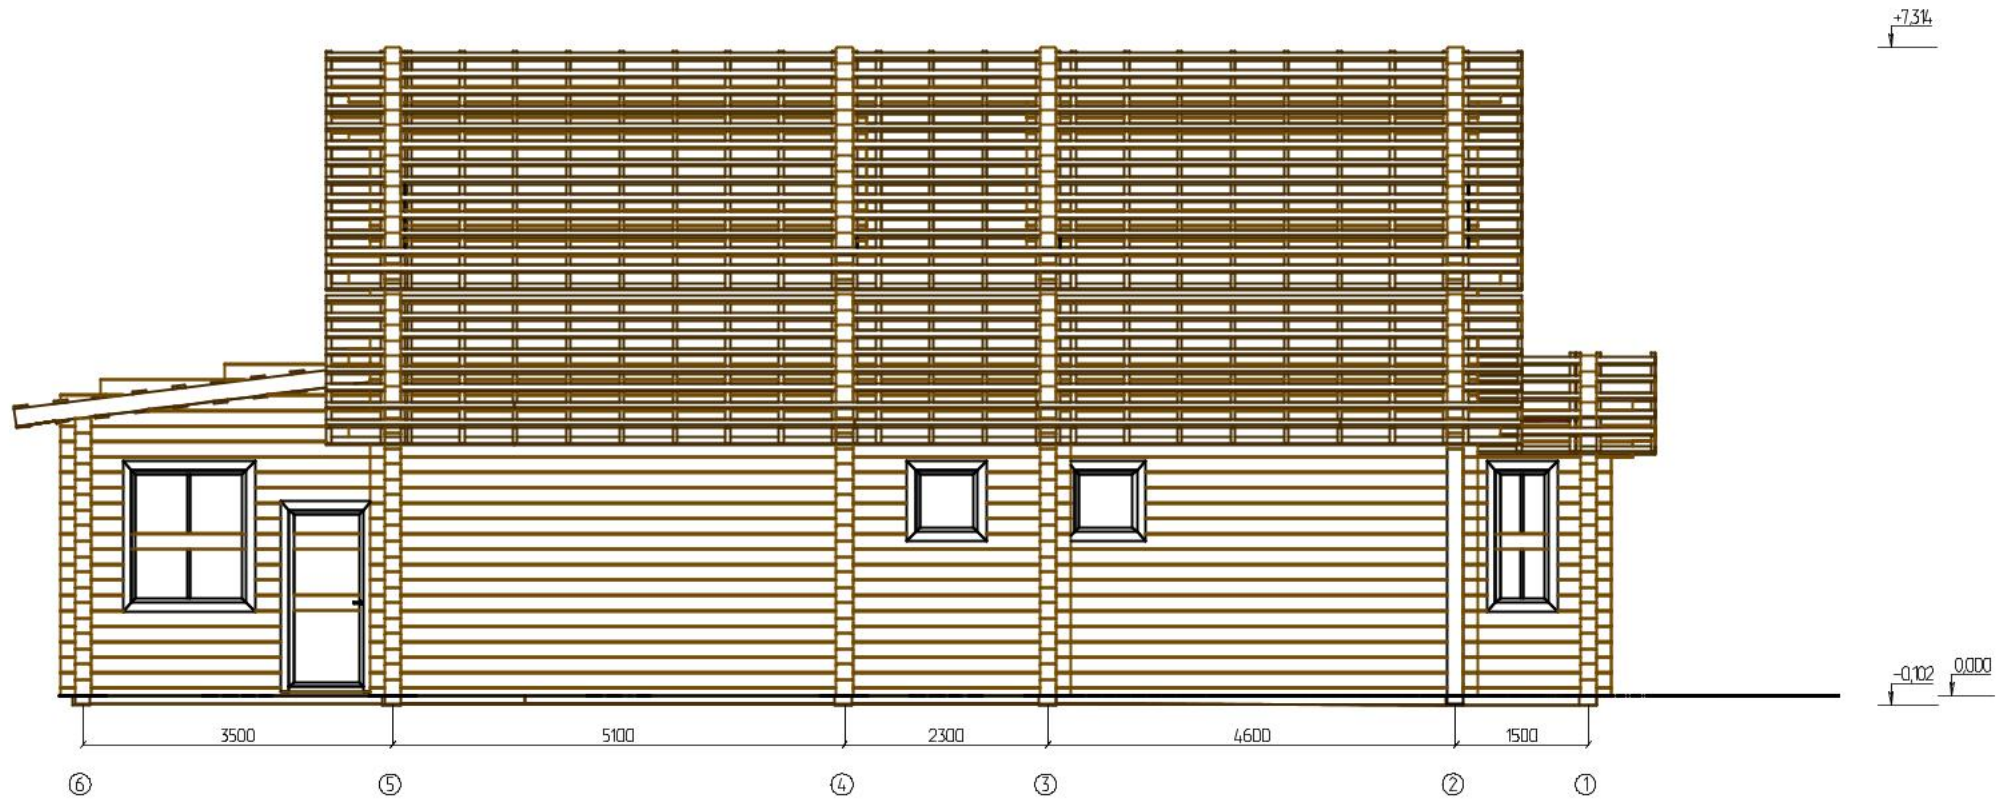

Фасады 2 - 1

Изм.	Кол.уч.	Лист	№ Док.	Подпись	Дата				
							Стадия	Лист	Листов
							РП		
						Фасады